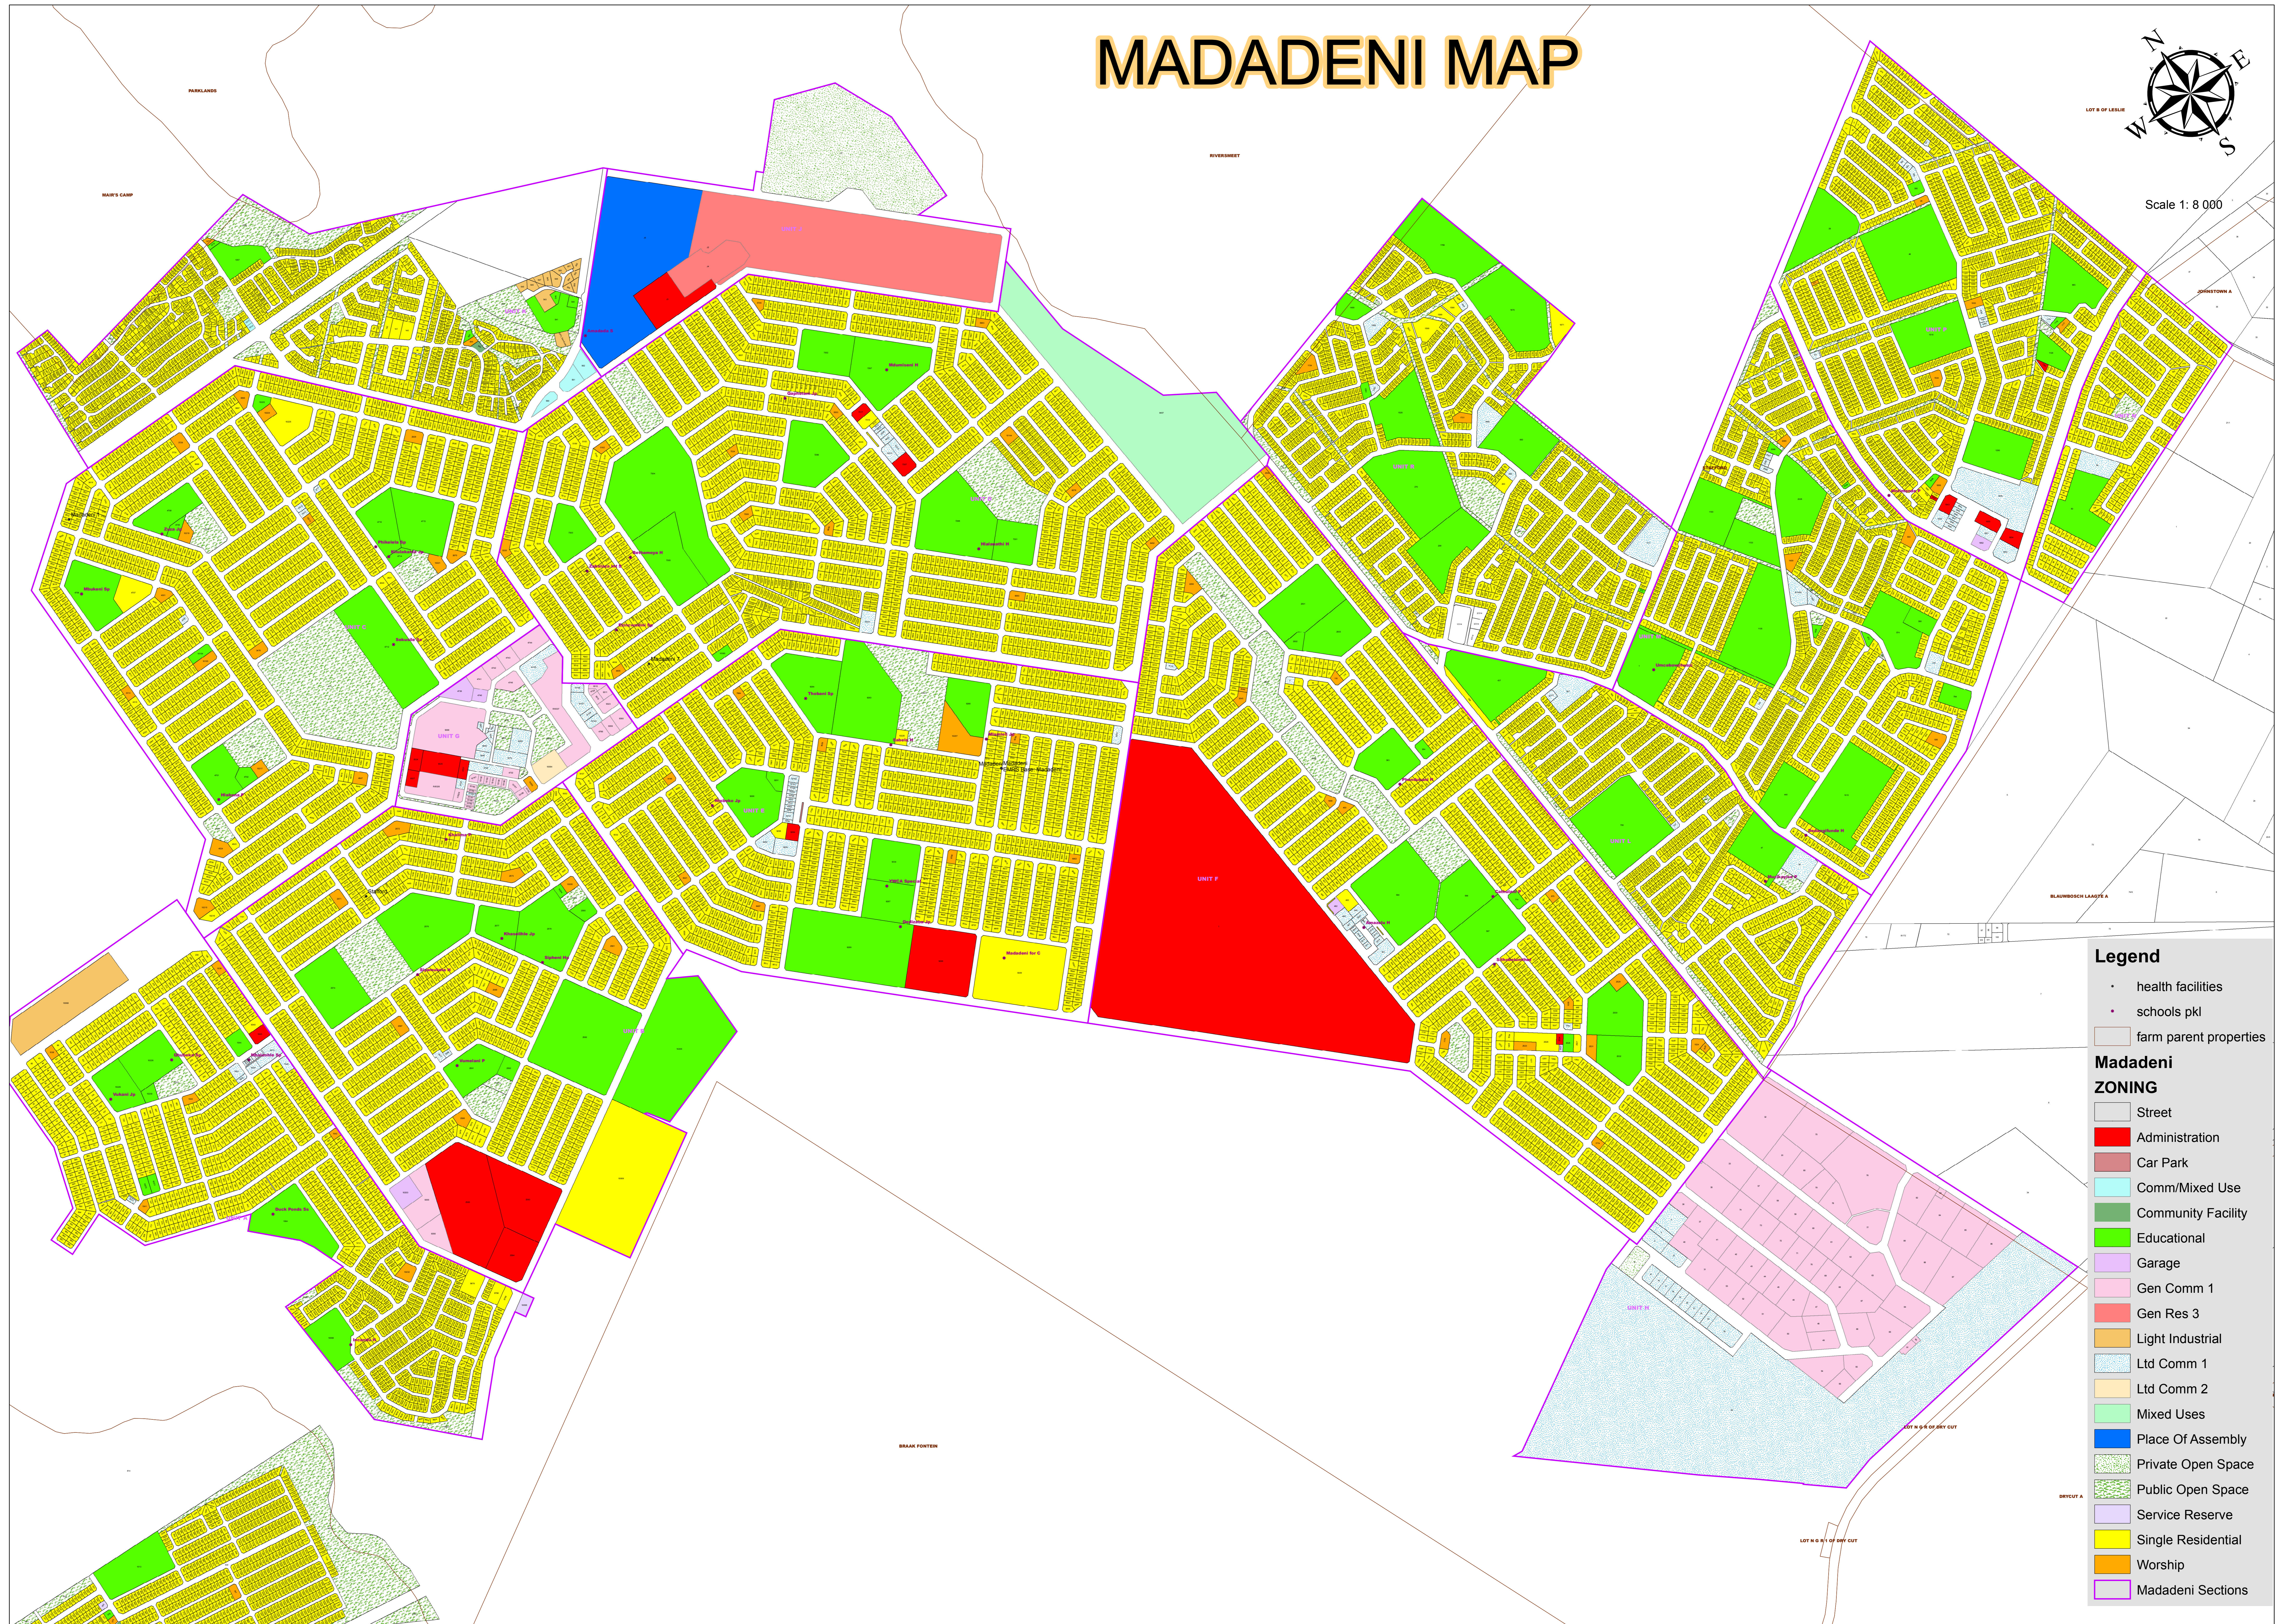

MADADENI MAP

Scale 1: 8 000

Legend

- health facilities
- schools pkl
- farm parent properties

Madadeni ZONING

- Street
- Administration
- Car Park
- Comm/Mixed Use
- Community Facility
- Educational
- Garage
- Gen Comm 1
- Gen Res 3
- Light Industrial
- Ltd Comm 1
- Ltd Comm 2
- Mixed Uses
- Place Of Assembly
- Private Open Space
- Public Open Space
- Service Reserve
- Single Residential
- Worship
- Madadeni Sections